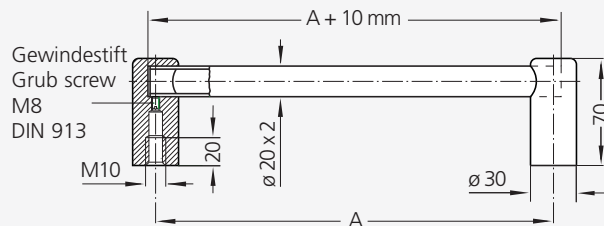

Design features:

Especially suitable for large handle lengths by the use of centre supports which can be placed on the connecting tube on desire. These along with end shanks are locked to the tube by a grub screw.

Stress resistance:

min. 1.000 N.

Note:

Other handle lengths and versions on request.

Weitere Ausführungen der Serie VG s. S. 28.
Other designs of series VG see page 28.

Typ VG-01

Typ VG-02

Griffe – komplett montiert
Handles – completely mounted